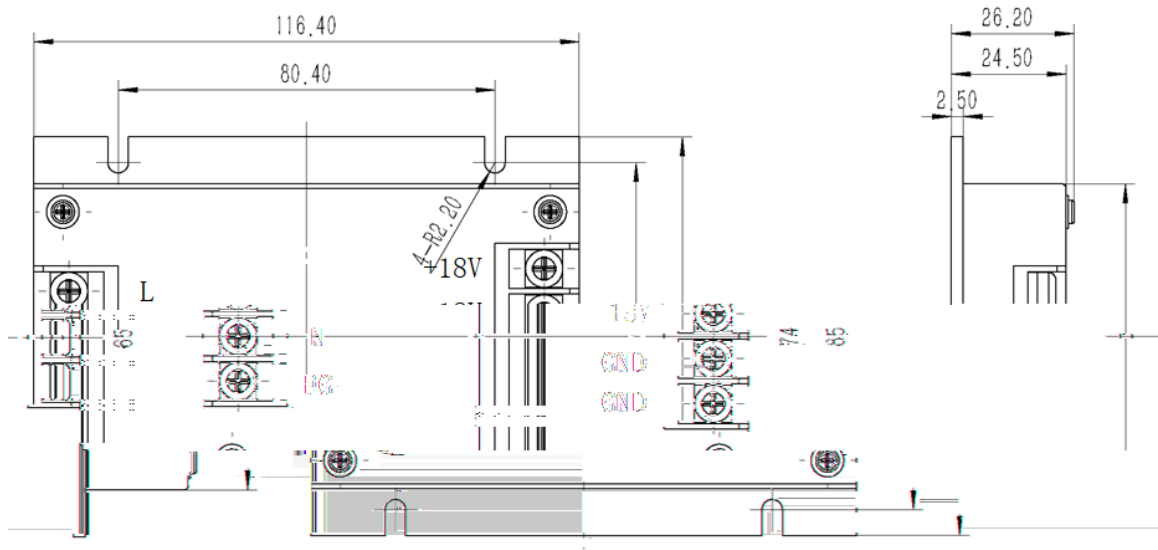

6.3.

2

	L	N	FG	+18V	-18V	COM	COM

7.

U_s

U_p

$$U_p = K_N * U_s$$