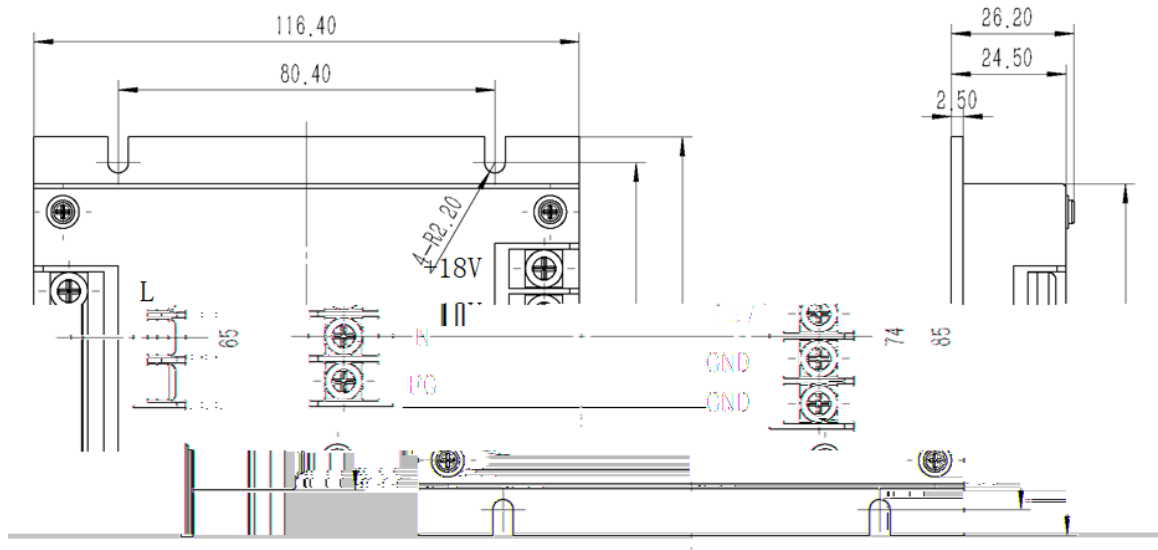

6.3.

2

	L	N	FG	+18V	-18V	COM	COM

7.

U_S

U_P

$$U_P = K_N * U_S$$